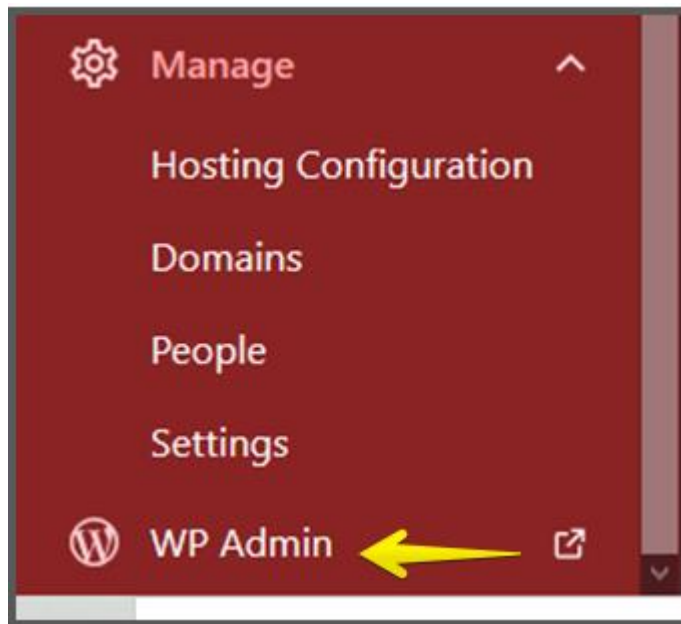

If the WP Admin link is still present in the sidebar as shown below, then your account has not yet been switched, and your navigation is still the old one - you need not to do anything until the changes have taken place.